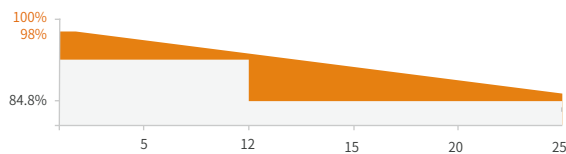

- IEC 61215 / IEC 61730 / UL 61730
- ISO 9001: 2015 质量管理体系
- ISO 14001: 2015 环境管理体系
- ISO 45001: 2018 职业健康安全管理体系

12 25